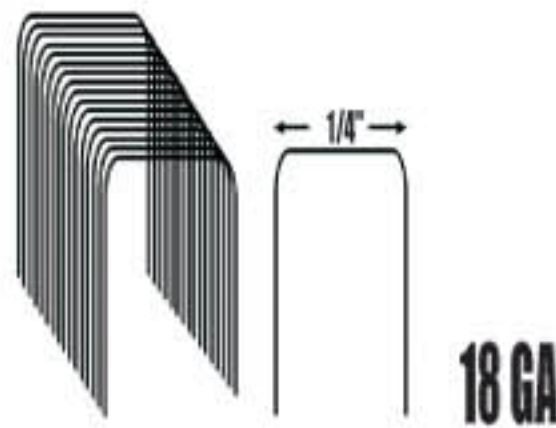

X·CELL

collated fasteners

A Standard of "ex-cell-ence" in quality hardware.

Narrow Crown Staples

TOOL GUIDE

Airy 0626SNK	DePoan DPN722B, DPN7251 & DPN7250	Jamerco JTS061838A & JTS061825
Atro MINOR 90/40	Duo-Fast KN-1848A, DN8-1840 & KB-1836	Jamerco JTS061838H
Atro 90/32 LM	Ez Fasten 90/25AC & COMBI40/50 □	Jamerco JT1838SB42
Bea 90/38 -150	Ez Fasten 90/40AC, 90/40F & NS90/40AC □	Makita AT638
Campbell Hausfeld SN258K	Fasco F20P 90-25, & F20T 90-30 CT	Porter Cable NS100A & NS150A
Craftsman 18449, 18435 & 18454	Fasco F20T 90-40 CT	Senco FINISHPRO 2N1
Craftsman 18496	Fasco R3C 90-40 CT 1" LIP	Senco SLS18, SLS20 L & SLS25 L
DePoan DPN6U2CN1, DPN6N2D & DPN6U14	Fasco F26C 90-30 S.S. CT	Senco SLS15, SKS L & SLS 25XP
DePoan DPN6N50, & DPN6U13	Hitachi N3804 AB	Spotnails WS4840